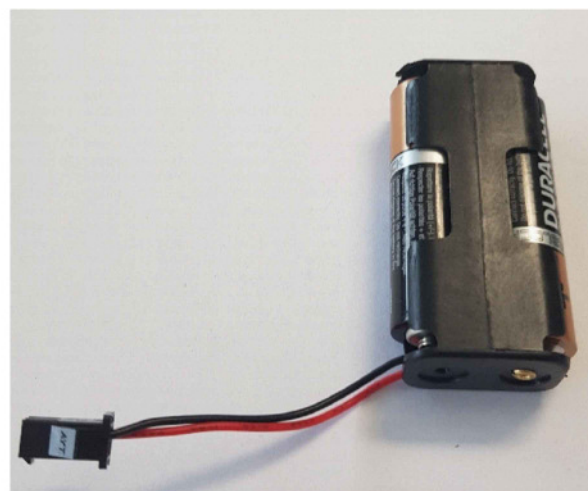

Option 1:

Drill a hole \varnothing 25mm, install battery-pack long and LIGA air Swisspir, L: 170mm

Option 2:

Installation with flush-mounted cover plate, available in colors white, grey or black

Specification Sheet: LIGA air Swisspir battery powered

Luminaire Modell: ...

Control: Mounting Options

LIGA.AIR.SP.BAT.

V1.0 / 30.10.2019
P 2/3

LICHTTEAM AG
Stationsstrasse 89
6023 Rothenburg

T +41 41 280 57 57
mail@lichtteam.ch
www.lichtteam.ch

Option 3:

Surface mounted, box an cover plate available in colors white, grey or black