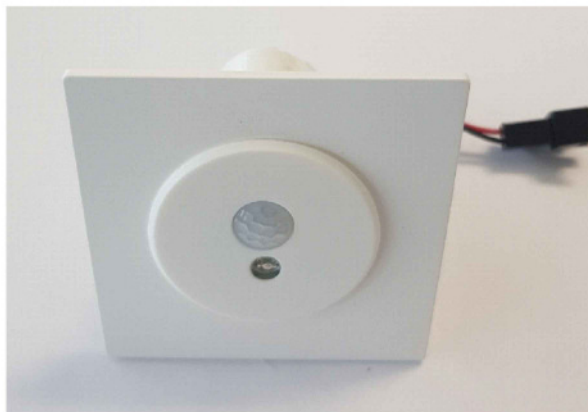

Option 1:

Drill a hole \varnothing 25mm, install battery-pack long and LIGA air Swisspir, L: 170mm

Option 2:

Installation with flush-mounted cover plate, available in colors white, grey or black

Specification Sheet: LIGA air Swisspir battery powered

Luminaire Modell: ...

Control: Mounting Options

LIGA.AIR.SP.BAT.

V1.0 / 30.10.2019
P 2/3

LICHTTEAM AG
Stationsstrasse 89
6023 Rothenburg

T +41 41 280 57 57
mail@lichtteam.ch
www.lichtteam.ch

Option 3:

Surface mounted, box an cover plate available in colors white, grey or black